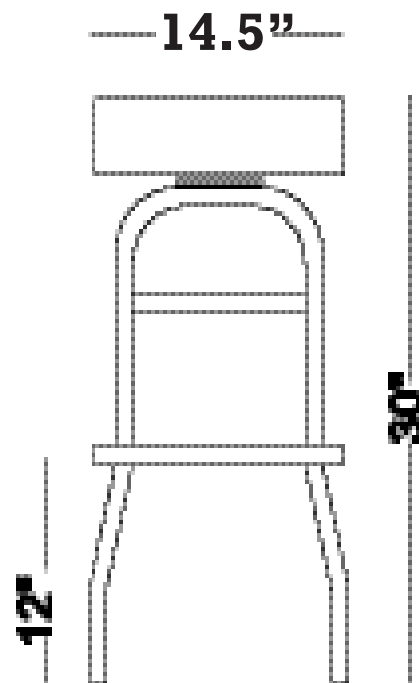

255 Welter Drive
Monticello, IA 52310
Phone: (877) 465-4344
Fax: (877) 465-4042

www.oakstreetmfg.com

BUTTON TOP BARSTOOL WITH DOUBLE RUNG CHROME FRAME: SL2129

- Double rung chrome frame
- Flat swivel
- Metal ball bearings
- Non-marring poly glides
- Quality fabric backed commercial grade vinyl
- Plywood seat core
- Available vinyl colors: Black, Buckskin, Espresso, Red and Wine
- Seat ships unattached - *simple seat attachment is required*
- F.O.B. Monticello, Iowa and Rancho Cucamonga, California