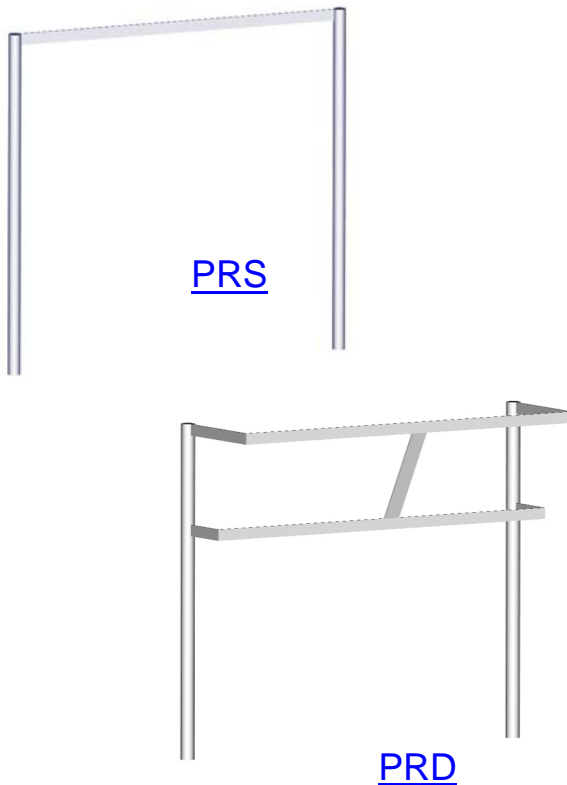

## "PRS" & "PRD" Stainless Steel POT RACKS

Model PRS Single Bar Rack  
Model PRD Double Bar Rack

### Model PRS Single - Bar Rack

MODEL	LENGTH	HOOKS	QTY
PRS1A	26"	3	
PRS1	48"	4	
PRS2	60"	5	
PRS3	72"	6	
PRS3A	84"	7	
PRS4	96"	8	
PRS4A	108"	9	
PRS5	120"	10	

Notes: "POTRACKS" standard table mount for Ceiling Mount, use suffix "-C" I.E. PRS-C same price.

### Model PRD Double - Bar Rack

MODEL	LENGTH	HOOKS	QTY
PRD1A	36"	6	
PRD1	48"	8	
PRD2	60"	10	
PRD3	72"	12	
PRD3A	84"	14	
PRD4	96"	16	
PRD4A	108"	18	
PRD5	120"	20	

#### FEATURES:

- \* Pot Racks are fabricated from 2"x3/16" Stainless Steel flat bar 16 gauge, type 300 stainless steel with # 3 polish, satin finish
- \* Uprights are 1 5/8" O.D. Round 16 gauge tubing, type 300 stainless steel with # 3 polish, satin finish
- \* **Table or Ceiling Mount** (Please Specify)
- \* All Pot Racks feature **Welded-Set-Up**
- \* Pot Hooks are Removable and Stainless Steel
- \* Table mount Pot Racks are 48" total height above work surface
- \* All models are approved by the National Sanitation Foundation