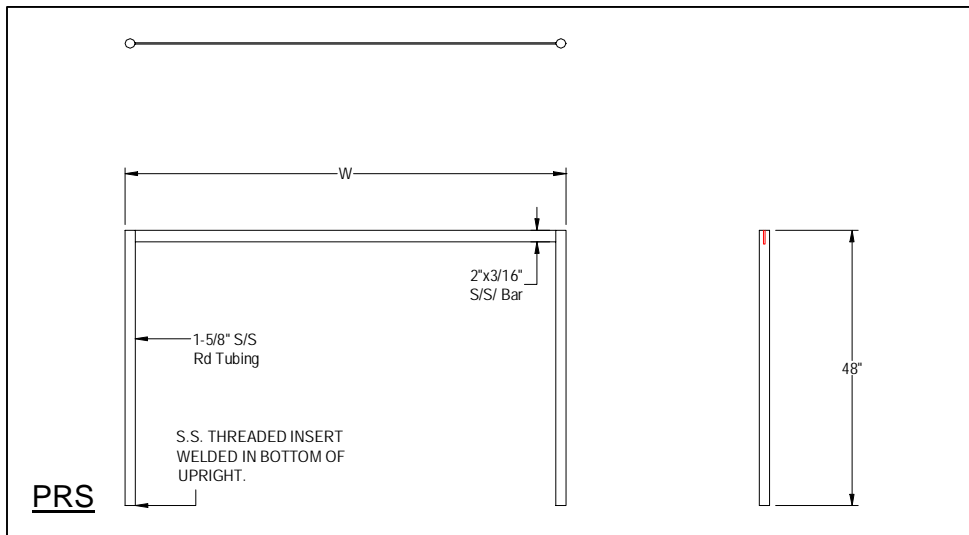

DETAILED SPECIFICATIONS

Shipped Welded set-Up

Units 6 ft. and longer are furnished with extra support bracket

All dimensions are typical.

Tolerance +/- .500".

Model PRS Single - Bar Rack			
MODEL	LENGTH	HOOKS	WT
PRS1A	36"	3	51
PRS1	48"	4	68
PRS2	60"	5	85
PRS3	72"	6	102
PRS3A	84"	7	119
PRS4	96"	8	136
PRS4A	108"	9	153
PRS5	120"	10	170

Model PRD Double - Bar Rack			
MODEL	LENGTH	HOOKS	WT
PRD1A	36"	6	75
PRD1	48"	8	100
PRD2	60"	10	125
PRD3	72"	12	150
PRD3A	84"	14	175
PRD4	96"	16	200
PRD4A	108"	18	225
PRD5	120"	20	250

John Boos & Co

315 South First - Effingham, IL 62401 Phone: 217-347-7701 - Fax: 217-347-7705

Email: sales@johnboos.com - Web-site: www.johnboos.com

March 2009

John Boos is constantly engaged in a program of improving products and therefore reserves the right to change specification without prior notice