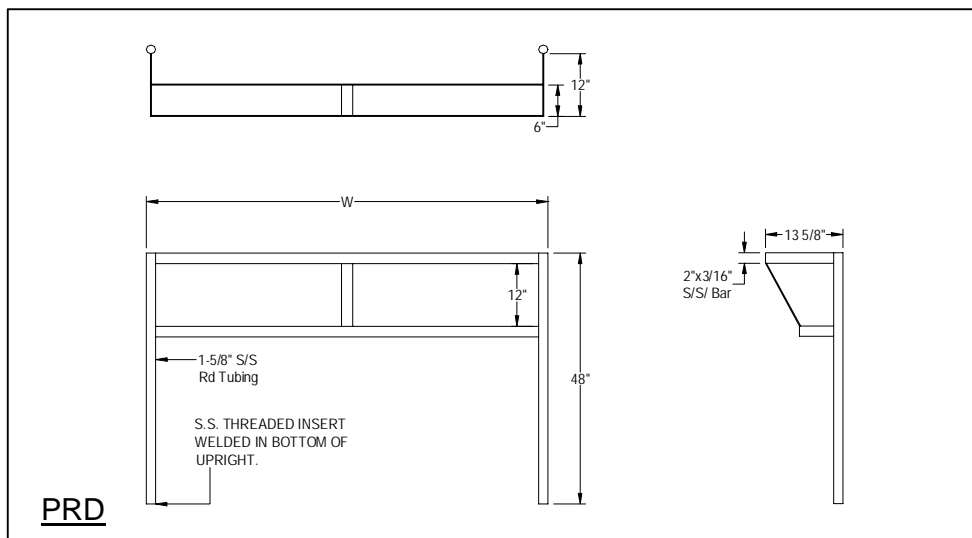

DETAILED SPECIFICATIONS

Shipped Welded set-Up

Units 6 ft. and longer are furnished with extra support bracket

All dimensions are typical.

Tolerance +/- .500".

Model PRS Single - Bar Rack			
MODEL	LENGTH	HOOKS	WT
PRS1A	36"	3	51
PRS1	48"	4	68
PRS2	60"	5	85
PRS3	72"	6	102
PRS3A	84"	7	119
PRS4	96"	8	136
PRS4A	108"	9	153
PRS5	120"	10	170

Model PRD Double - Bar Rack			
MODEL	LENGTH	HOOKS	WT
PRD1A	36"	6	75
PRD1	48"	8	100
PRD2	60"	10	125
PRD3	72"	12	150
PRD3A	84"	14	175
PRD4	96"	16	200
PRD4A	108"	18	225
PRD5	120"	20	250

John Boos & Co

315 South First - Effingham, IL 62401 Phone: 217-347-7701 - Fax: 217-347-7705

Email: sales@johnboos.com - Web-site: www.johnboos.com

March 2009

John Boos is constantly engaged in a program of improving products and therefore reserves the right to change specification without prior notice