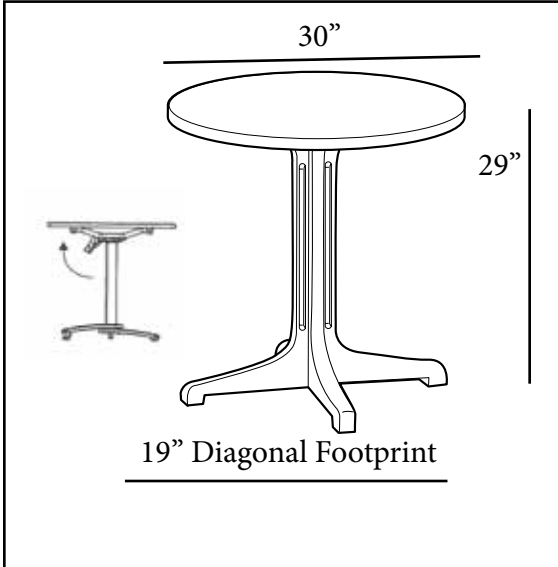

# 30" Round Molded Melamine Tabletop

without umbrella hole

**Features & Benefits** **Warranty: 2 Yrs.**

- Trendy solid tops to complement all Grosfillex Interior chairs.
- Hard, smooth molded tabletop made of a molded wood/resin body with a fusion bonded melamine top.
- Stain, burn, scratch, and fade resistant.
- Use Grosfillex's wide 4-prong central resin pedestal base 1000, tilt top aluminum base 100, or bar height table base with anti-skid glides for stability.
- Cleans easily with soap and water.
- Specifically designed and engineered for indoor terraces, bars, breakfast areas, concessions, and balconies.
- Customize designs by mixing and matching tabletops and bases.
- Top and Base sold separately.

**Product Specifications**

Product Description	Reference Number	Color	UPC Code	Weight Each (lbs.)	Master Pack	Master Pack Volume (cu. ft.)
30" Round Molded Melamine Tabletop <i>Use Resin Ped Base 1000 or Tilt Top Aluminum Base 100 or Bar Height Table Base or Alum. Central Base</i>	99831204	White	913476	19.00	1	1.24
	99831125	Granite Green	134918			
	99831102	Tokyo Stone	134888			
	99831158	Catalan	908458			
	99831108	Teak Decor	134932			
	99831118	Wicker	910086			
	99831246	Barn White	920559			
99831071	White Oak	920573				