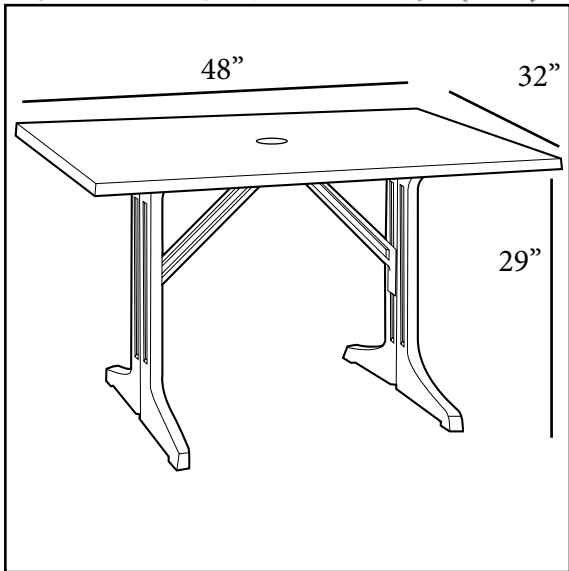

COMMERCIAL RESIN FURNITURE

Your best value for Food Service & Hospitality!

48" x 32" Molded Melamine Tabletop

with umbrella hole

Features & Benefits **Warranty: 2 Yrs.**

- Interior/Exterior commercial grade table.
- Trendy marble, granite finish, or deco tops to complement all Grosfillex chairs.
- Combines the outstanding resistance to wear, burns, and stains of melamine with the weight, strength, and attractive finish of solid wood.
- Use Grosfillex's resin lateral base 1000 or resin pedestal base 2000.
- Cleans easily with soap and water.
- Specifically designed and engineered for terraces, bars, concessions, breakfast areas, and other food service applications.
- Customize designs by mixing and matching tabletops and bases.
- Top and Base sold separately.

Product Specifications						
Product Description	Reference Number	Color	UPC Code 014306	Weight Each (lbs.)	Master Pack	Master Pack Volume (cu. ft.)
48" x 32" Molded Melamine Tabletop with umbrella hole Use Resin Lateral Base 1000 or Resin Pedestal 2000 - New Decor!	99851325	Granite Green	102146	39.00	1	2.03
	99851358	Catalan	908496			
	99851318	Wicker	908137			
	99851302	Tokyo Stone	134482			
	99851204	White	127439			
	99851376	Aged Oak	915302			
	99851246	Barn White	919034			
	99851371	White Oak	919911			