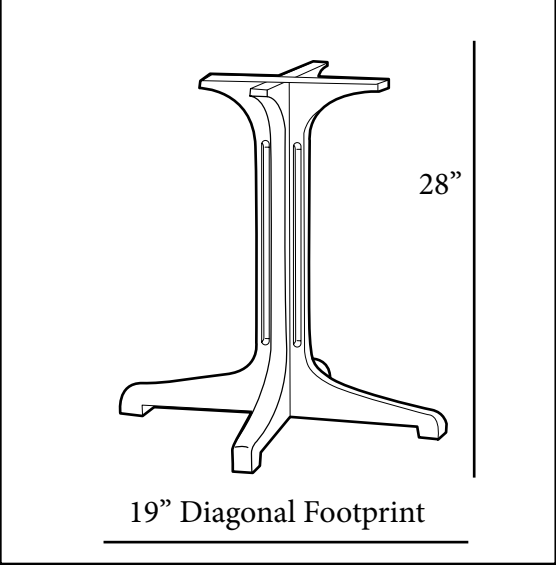

Resin Pedestal Base 1000

4 Prong for Increased Stability

Features & Benefits **Warranty: 2 Yrs.**

- Specifically designed for indoor/outdoor hospitality food service use.
- Heavy duty four-prong resin base *for all Grosfillex 24" Square, 30" Round, and 24" x 32" molded melamine tabletops.*
- One adjustable leg leveler balances table on uneven surfaces.
- Made of 100% prime resin, a material impervious to moisture, salt air, chlorine, and most common food stains.
- Anti-skid glides for extra stability and resistant to wear.
- Available in five colors to custom design your Grosfillex table with full table top complements.

Product Specifications

Product Description	Reference Number	Color	UPC Code 014306	Weight Each (lbs.)	Master Pack	Master Pack Volume (cu. ft.)
Resin Pedestal Base 1000	55631802	Charcoal	116211	13.00	1	1.70
	55631837	Bronze Mist	128139			
	55631878	Amazon Green	708225			
	55631804	White	708270			
	55631181	Taupe	918341			