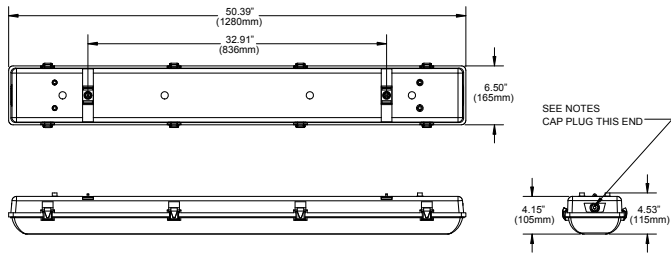

**SPECIFIER ITEM NO.** \_\_\_\_\_ **QTY:** \_\_\_\_\_

**KEIL PART NO.** \_\_\_\_\_

Keil® LED Vapor-Tight Surface / Suspended Mount Luminaire with Milky Lens for Cooler/Freezer

**LED48X754-ML-N**

Dimensions shown in inches (mm) are for reference only and are subject to change.