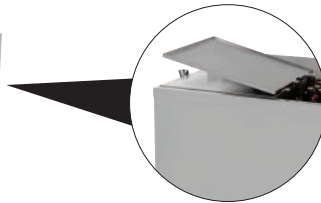

STAINLESS STEEL  
**Beer Box** NSF

Item #: _____	Qty #: _____
Model #: _____	
Project #: _____	

**Optional Hinged Cover\* Includes Padlock & Two Keys**  
SU-35A & SU-35B

*\*Covers Can Not Be Used During Normal Operation*

**FEATURES:**

- 18" deep insulated beer box keeps bottle beer ice cold.
- Perforated false bottom allows melted ice to drain.
- False bottom is removable for easy cleaning.
- 4" backsplash.
- Stainless steel legs with adjustable stainless steel bullet feet.
- Optional stainless steel locking cover includes padlock with two keys.

**MECHANICAL:**

1" IPS drain

**MATERIAL:**

- Ice Bin, Front Apron, False Bottom:** 18 gauge, 300 stainless steel
- Sides:** 20 gauge, 430 stainless steel
- Backsplash:** 22 gauge, 300 stainless steel
- Understructure:** 22 gauge galvaneal front/back; 11 gauge electrogalvaneal leg channel
- Legs:** 18 gauge stainless steel 1 5/8" O.D. with 1" adjustable plastic bullet feet
- Ice Bin Insulation:** 2 lbs. density styrofoam

**OPTIONAL:**

- Locking Cover:** 18 gauge, 300 stainless steel
  - SU-35A** - Cover w/ padlock and keys for CRBB-48
  - SU-35B** - Cover w/ padlock and keys for CRBB-60
- Dividers:** 16 gauge, 300 stainless steel
  - SU-55** - Removable stainless steel divider