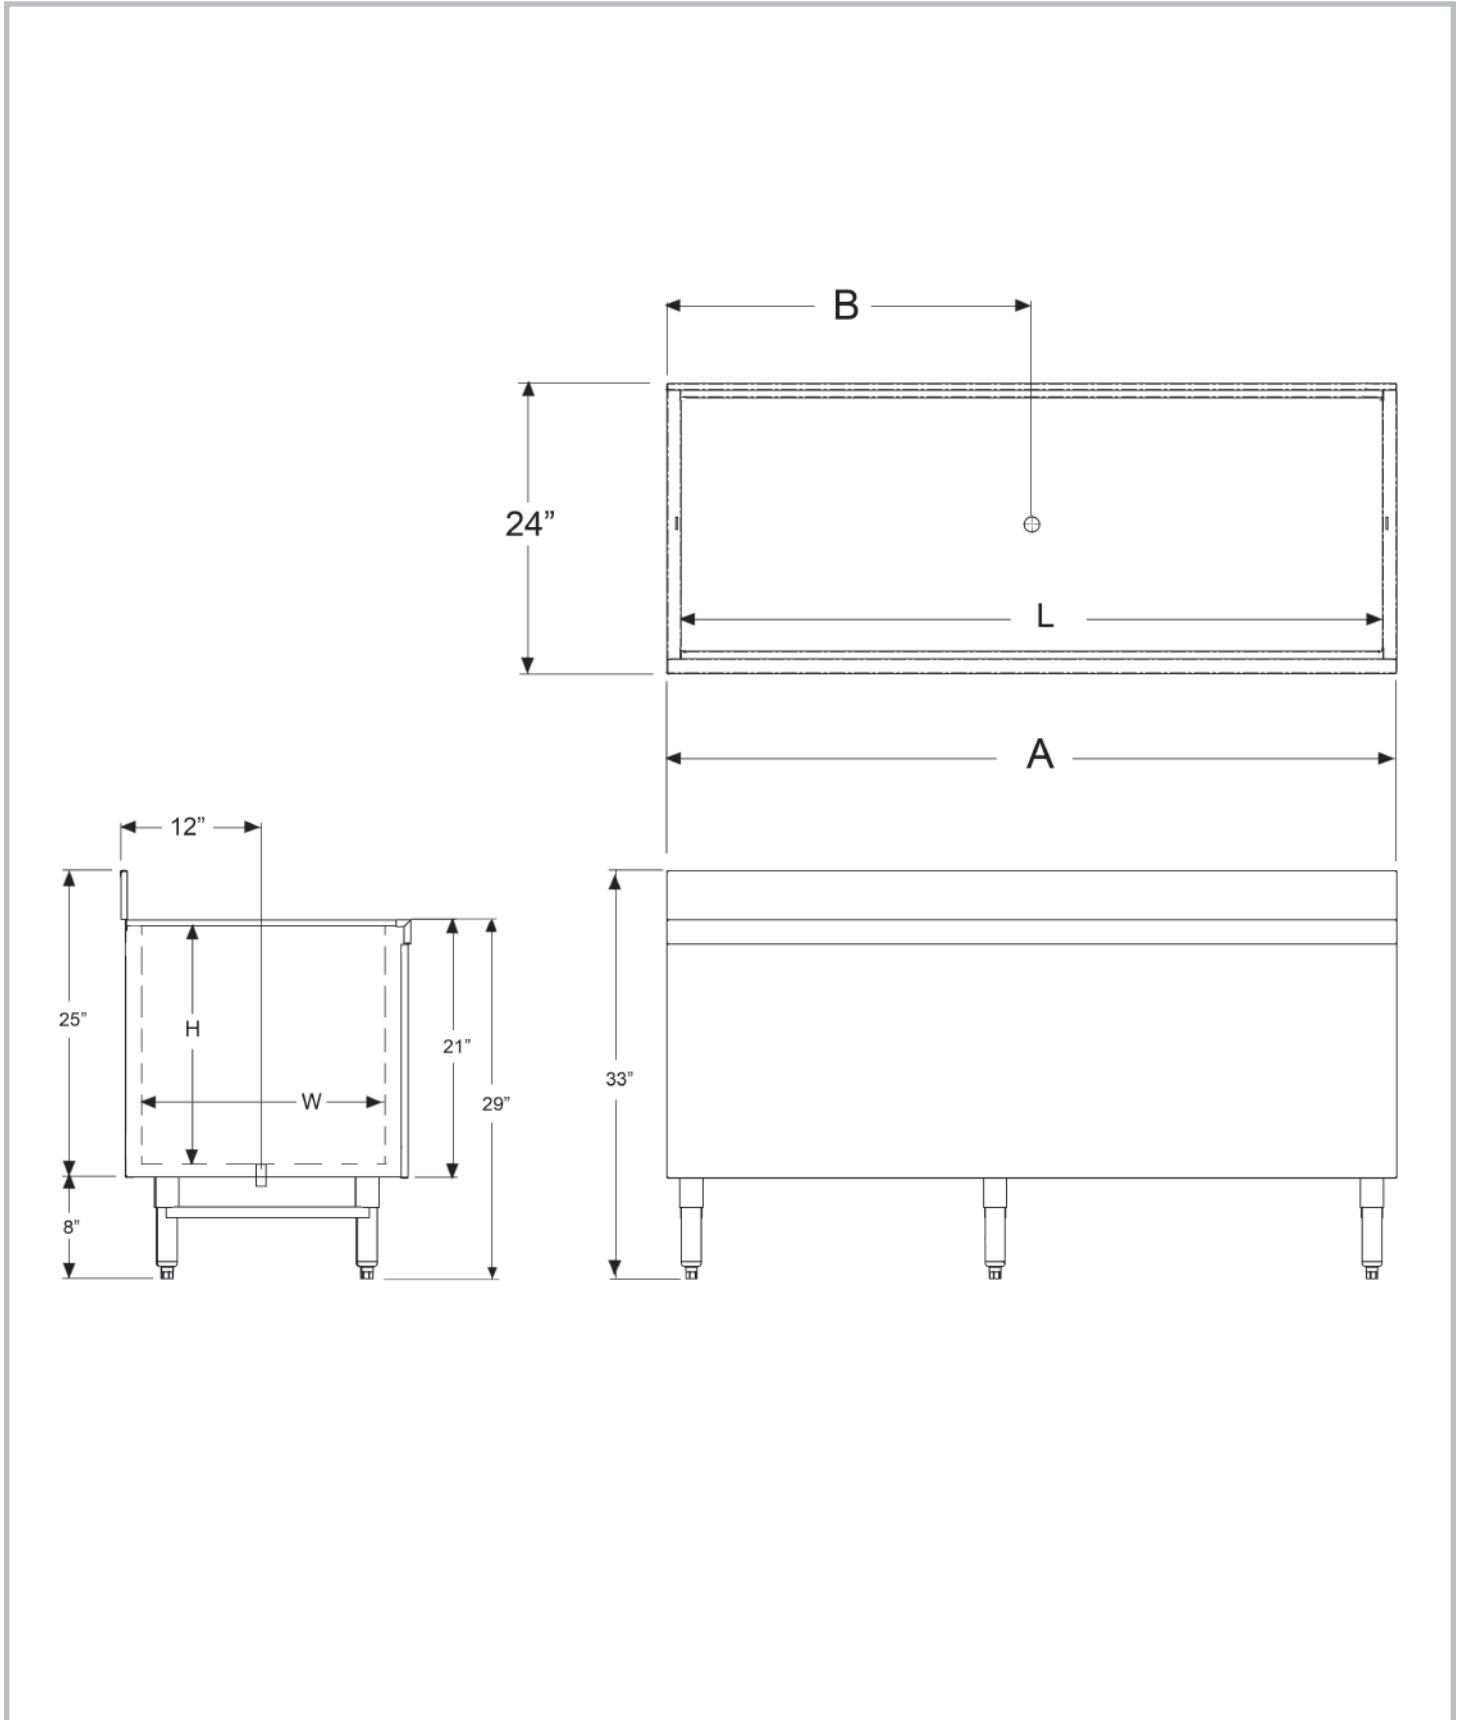

**FEATURES:**

- 18" deep insulated beer box keeps bottle beer ice cold.
- Perforated false bottom allows melted ice to drain.
- False bottom is removable for easy cleaning.
- 4" backsplash.
- Stainless steel legs with adjustable stainless steel bullet feet.
- Optional stainless steel locking cover includes padlock with two keys.

**MECHANICAL:**

1" IPS drain

**MATERIAL:**

- Ice Bin, Front Apron, False Bottom:** 18 gauge, 300 stainless steel
- Sides:** 20 gauge, 430 stainless steel
- Backsplash:** 22 gauge, 300 stainless steel
- Understructure:** 22 gauge galvaneal front/back; 11 gauge electrogalvaneal leg channel
- Legs:** 18 gauge stainless steel 1 5/8" O.D. with 1" adjustable plastic bullet feet
- Ice Bin Insulation:** 2 lbs. density styrofoam

Model #	Overall Length (A)	Dist. To Drain (B)	Ice Bin Liner Size L x W x H	Capacity of Bottled Beer	Approx. Weight	Approx. Cu. Ft.
CRBB-48	48"	24"	45 3/4" x 20 3/4" x 18"	12 cases	220 lbs.	14
CRBB-60	60"	30"	57 3/4" x 20 3/4" x 18"	18 cases	225 lbs.	15

# DIMENSIONS and SPECIFICATIONS

TOL Overall:  $\pm .500"$  Interior:  $\pm .250"$

ALL DIMENSIONS ARE TYPICAL

ADVANCE TABCO is constantly engaged in a program of improving our products. Therefore, we reserve the right to change specifications without prior notice.